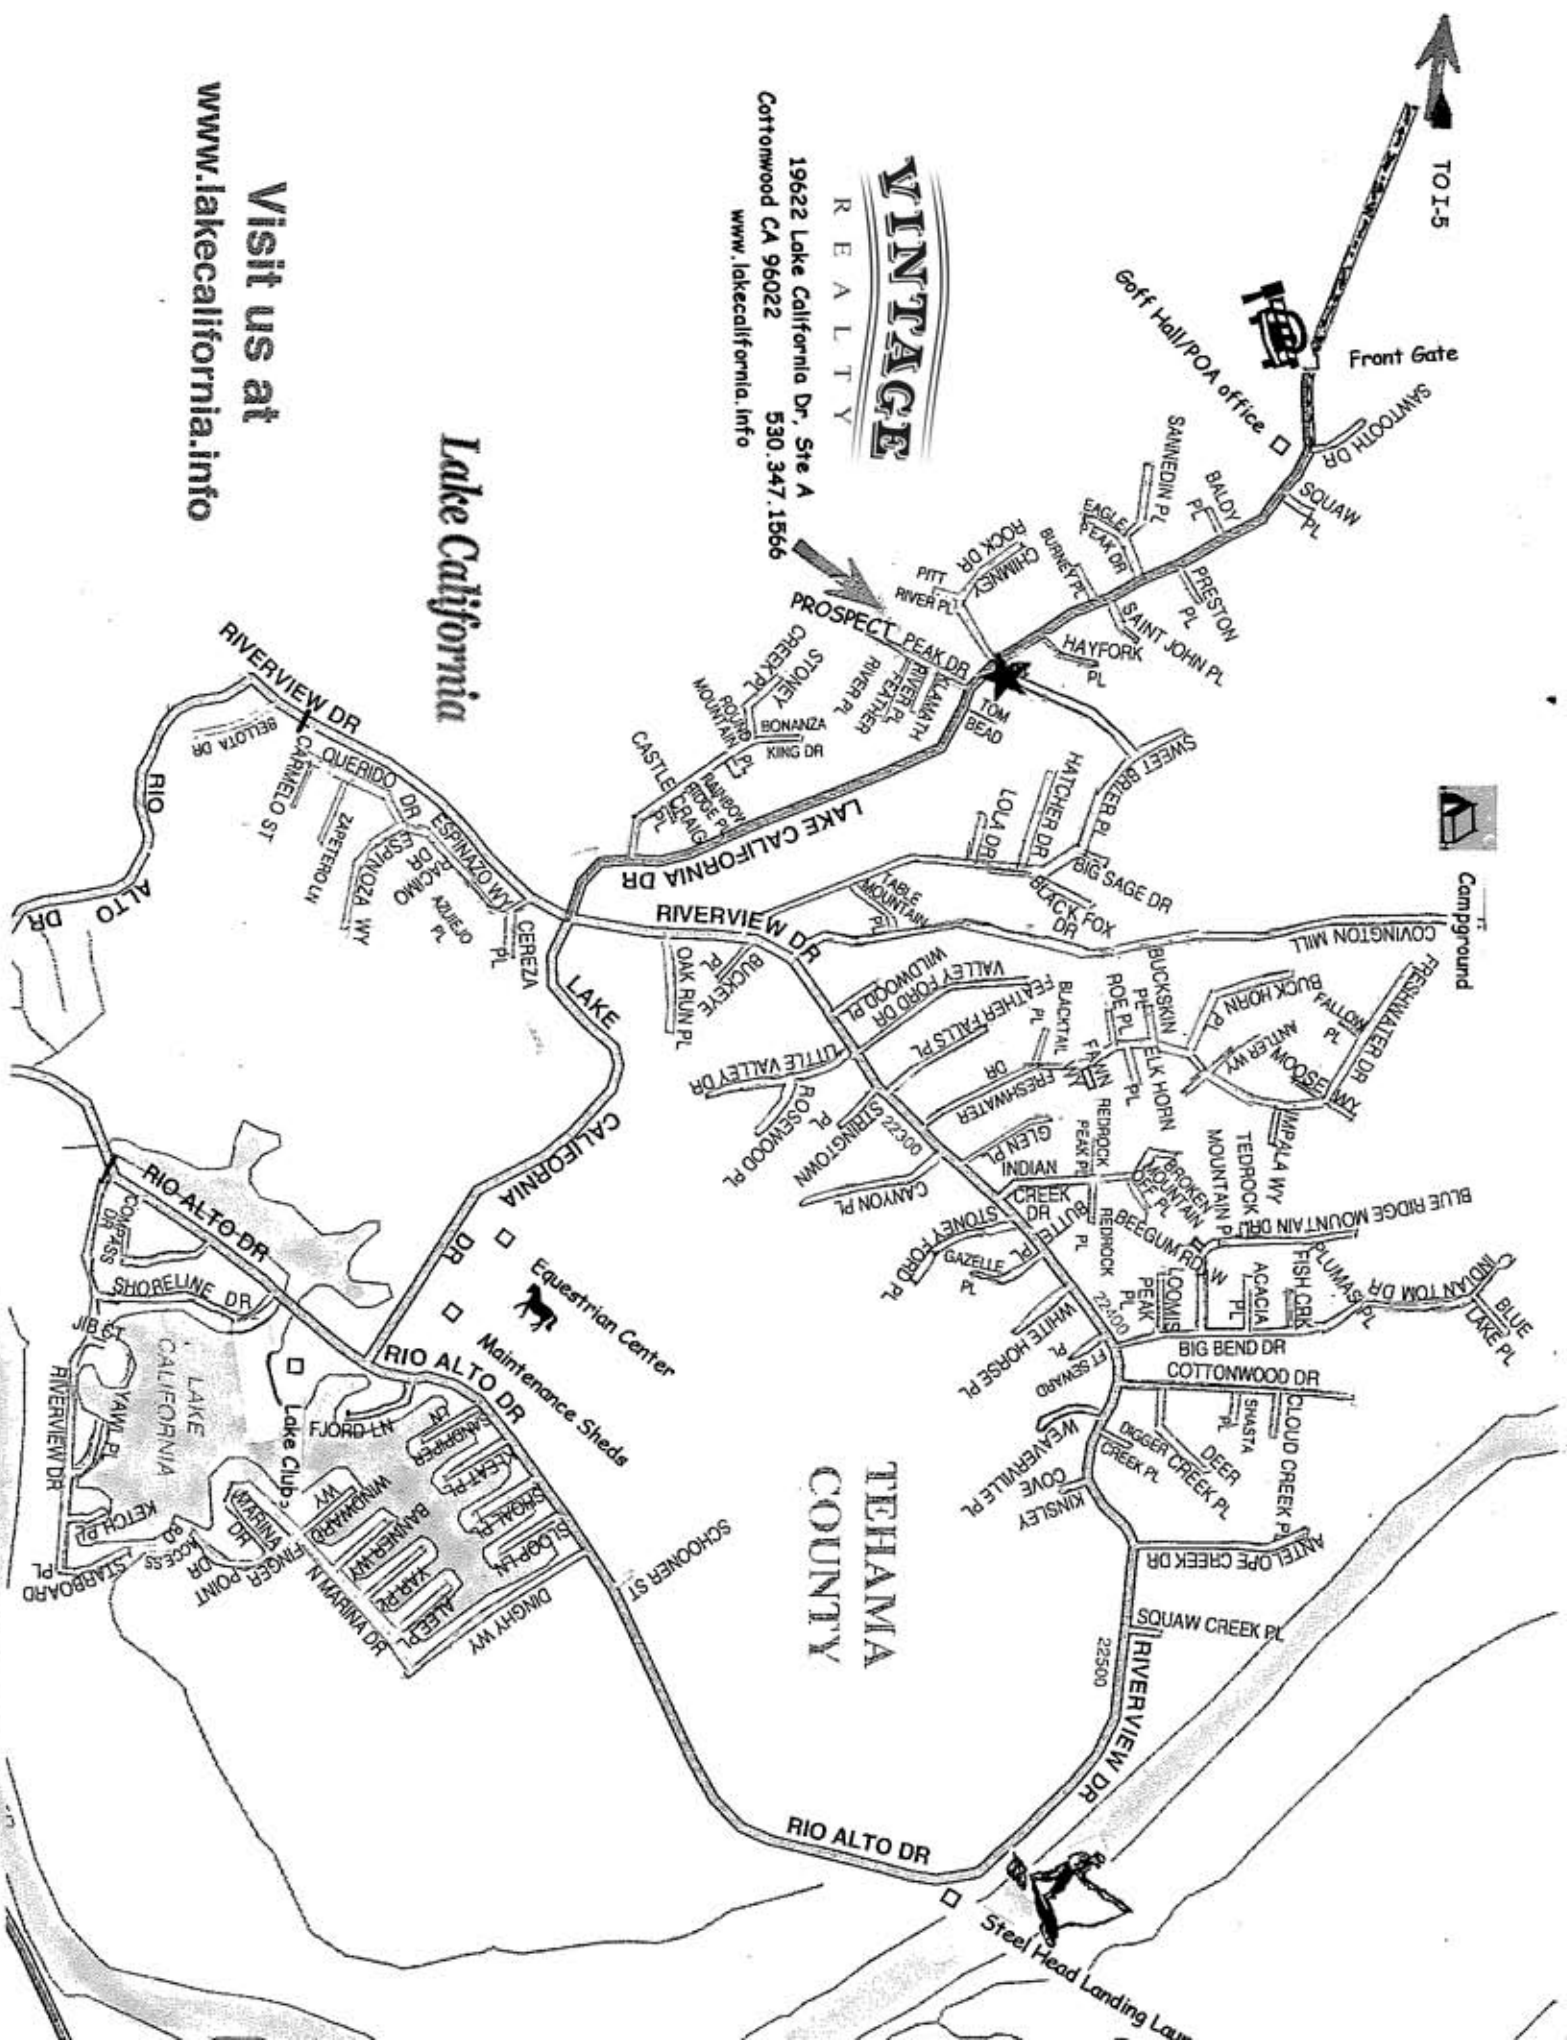

www.lakecalifornia.info

Campground

Equestrian Center

Maintenance Sheds

Lake Clubs

TEHAMA COUNTY

Steel Head Landing